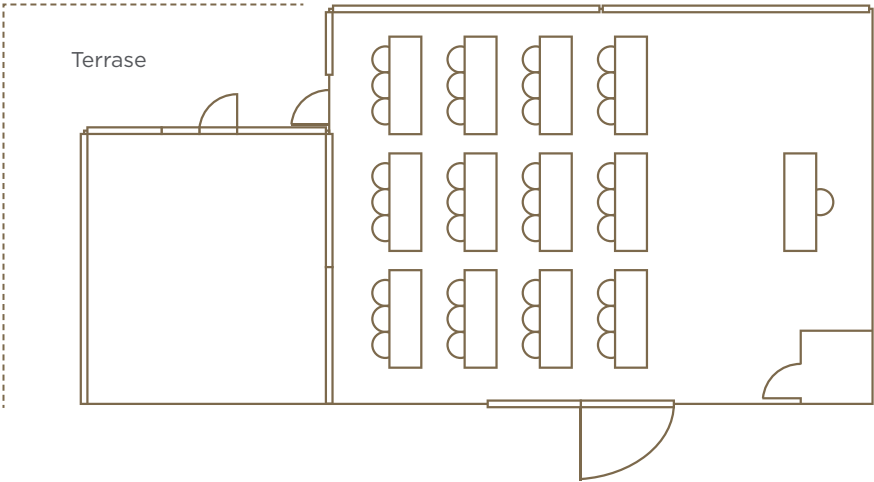

CONFERENCE ROOM WENDELSTEIN 115M²

- Spacious room with large windows
- Direct access to the terrace
- Partition wall to the Leonhardi Stüberl
- Wireless speaker Sonos for music and presentations
- Writing blocks and pens
- Flipcharts with presentation paper squared / blank
- Pinboards with presentation paper brown
- Presentation case with conference material
- Projector with screen
- Free Wi-Fi